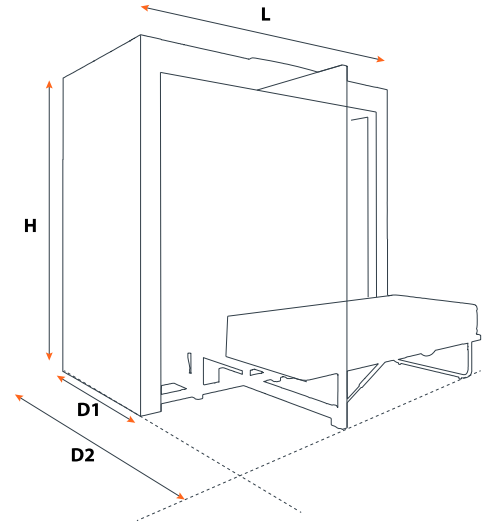

MODULAR

Model Statement	CONSISTS OF DEPENDENT MECHANISM WITH OR WITHOUT OUTER CASE.
Mechanism Type	INDEPENDENT MECHANISM
Case Type	ADJUSTABLE SIZE OF LENGTH
Ground Usage	MINIMUM GROUND USAGE.
Depth for 90x190 Mattress	220 CM WITH OUTER CASE, 205 CM WITHOUT CASE A.K.A MECH. ONLY
Height for 90x190 Mattress	240 CM
Mattress Mounting Type	ADJUSTABLE FABRIC BELT
Weight Balancing System	GAS SPRING

OPTIONAL

MATRESS

COLORS    

OPTIONAL MATTRESS DISPLAY SYSTEM

Capability of quick mattress switching.

Mattress Size

90x190

Technical Specifications

Mattress Size	H _x	D _{1x}	D _{2x}	L _x
90x180	H-10cm	D ₁	D ₂	L
90x200	H+10cm	D ₁	D ₂	L
100x190	H	D ₁ +10cm	D ₂ +20cm	L
100x200	H+10cm	D ₁ +10cm	D ₂ +20cm	L

Please, contact sales representatives for the systems suitable for different mattress sizes.