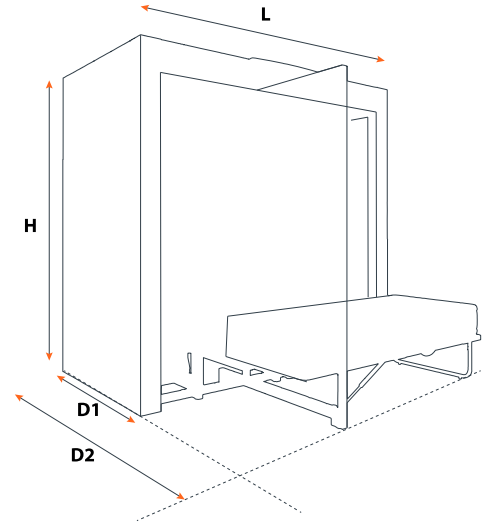

Mattress Size	H _x	D _{1x}	D _{2x}	L _x
90x180	H-10cm	D ₁	D ₂	L
90x200	H+10cm	D ₁	D ₂	L
100x190	H	D ₁ +10cm	D ₂ +20cm	L
100x200	H+10cm	D ₁ +10cm	D ₂ +20cm	L

Please, contact sales representatives for the systems suitable for different mattress sizes.

FUNCTIONAL

MATRESS

COLORS 

FUNCTIONAL MATTRESS DISPLAY SYSTEM

Capability of quick mattress switching.

Mattress Size

90x190

Technical Specifications