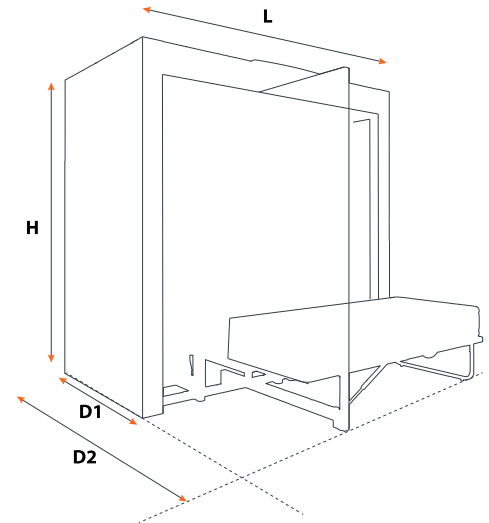

Mattress Size	H _x	D _{1x}	D _{2x}	L _x
90x180	H-10cm	D ₁	D ₂	L
90x200	H+10cm	D ₁	D ₂	L
100x190	H	D ₁ +10cm	D ₂ +20cm	L
100x200	H+10cm	D ₁ +10cm	D ₂ +20cm	L

Please, contact sales representatives for the systems suitable for different mattress sizes.

MODULAR

MATRESS

COLORS 

MODULAR MATTRESS DISPLAY SYSTEM

Capability of quick mattress switching.

Mattress Size

90x190

Technical Specifications